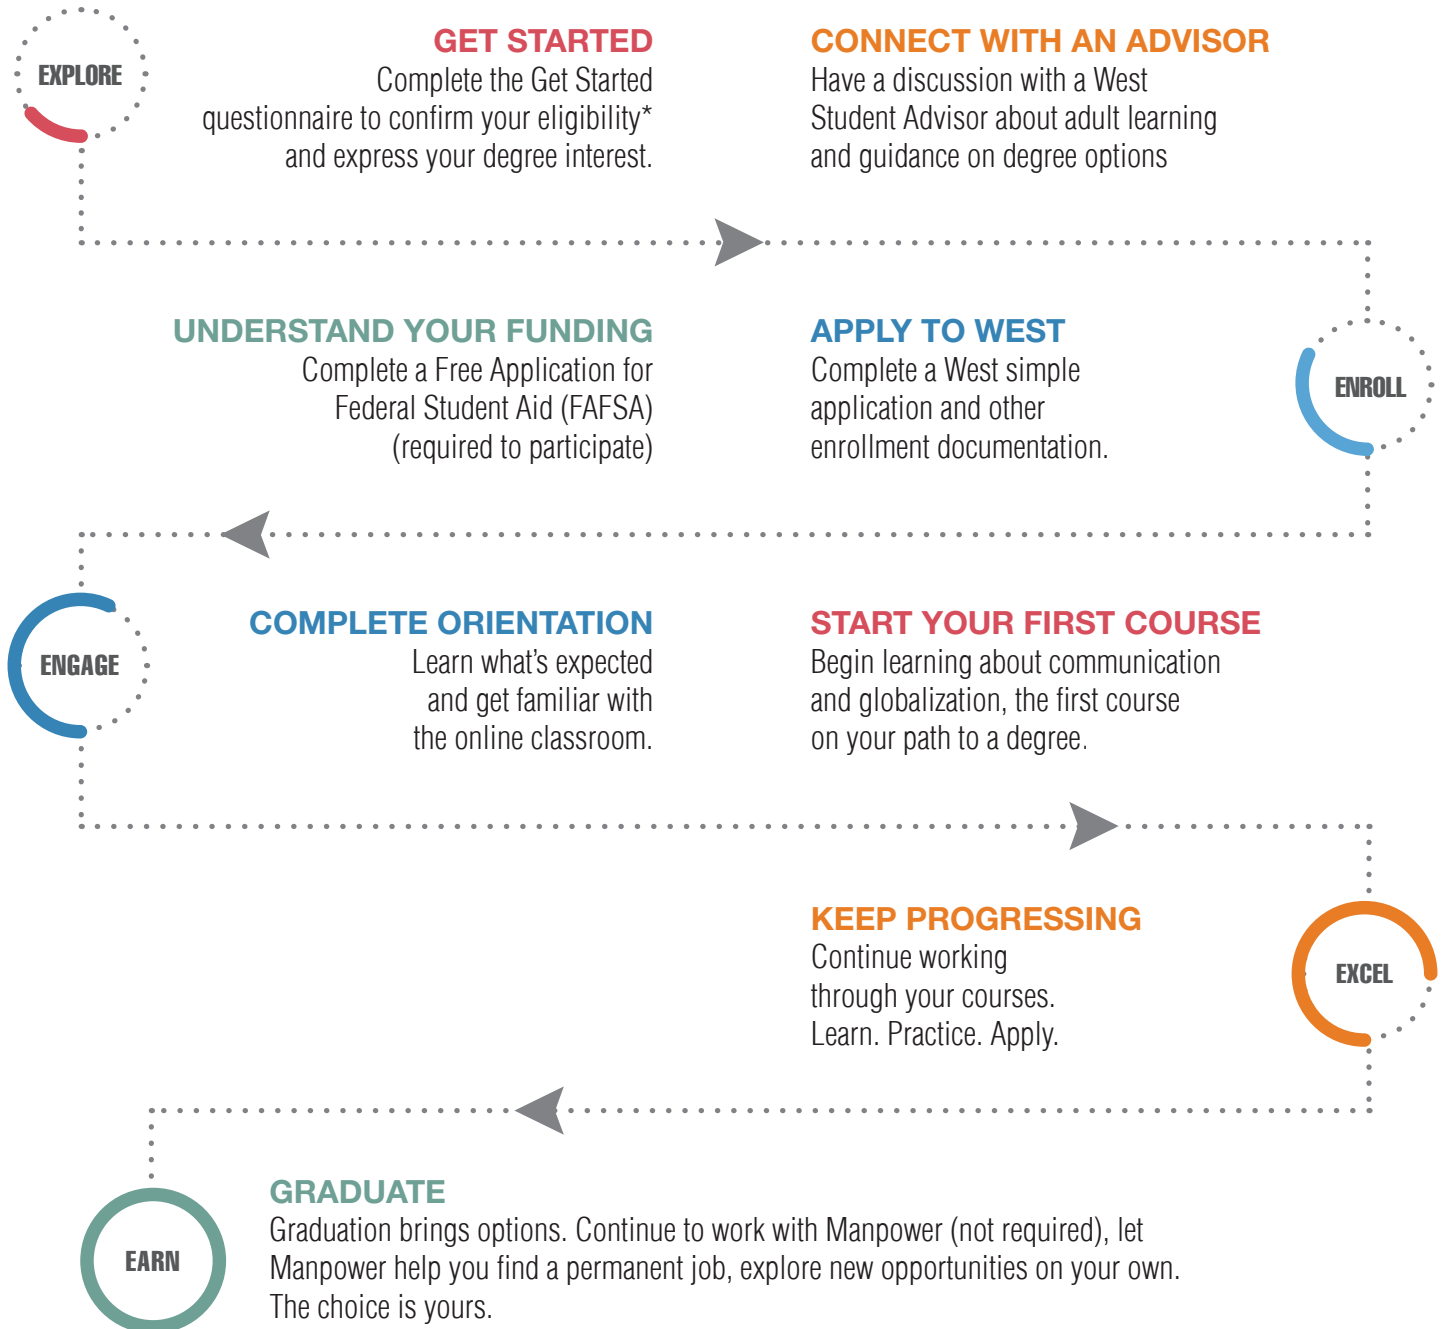

THE PATH TO ACHIEVE YOUR DEGREE

Full College Tuition Coverage Program

Learn more at manpower.west.edu

* The full college tuition coverage program is available to actively assigned Manpower associates excluding those residing in Puerto Rico and Massachusetts. Individuals must complete the online Free Application for Federal Student Aid (FAFSA) form. Enrollment is limited to individuals pursuing an associate's or a first-time bachelor's degree. Program funding is only available through Western International University. Additional terms apply, please see manpower.west.edu for complete details.